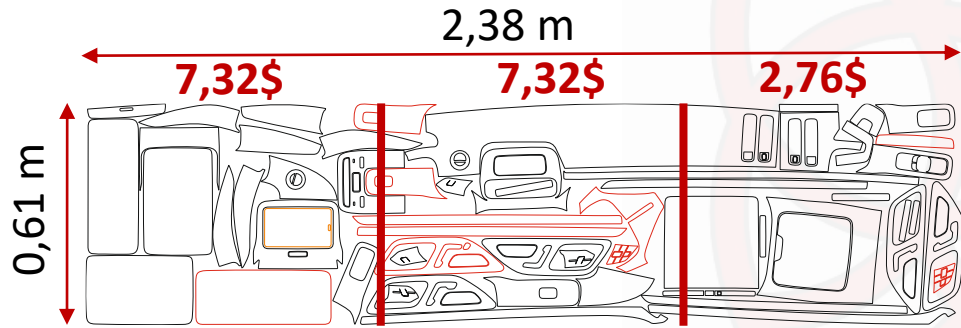

8\$ per square meter for re-cut the same car interior **if you previously cut more than 0,5 sq.m. of it**

E.g. 3 Interior cutout

= **10,65\$** Total price for the car full interior

5,68\$ will cost this interior layout on a permanent basis **if you previously cut more than 0,5 sq.m. of it**

E.g. 4 Interior cutout - when you cut more than 1 square meters at a time!

= **17,4\$** Total price for the car full interior

11,6\$ will cost this interior layout on a permanent basis **if you previously cut more than 0,5 sq.m. of it**