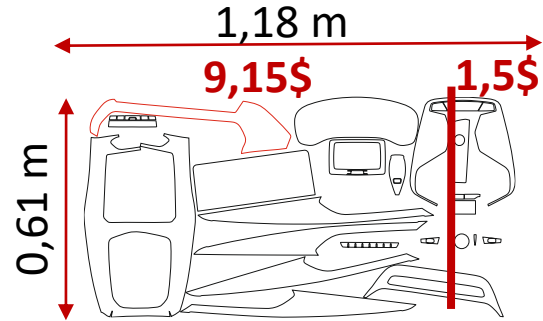

All funds deposited in the program and received by bonus system can be used only inside the program!

AUTOPATTERNS cutting prices

8\$ per square meter for car body

5\$ per square meter for car body **if you cut more than 5 square meters at a time!**

4\$ per square meter for re-cut the same car body **if you previously cut more than 2 sq.m. of it**

E.g. 1 When you cut more than 5 square meters at a time!

E.g. 2

15\$ per square meter for car interior

12\$ per square meter for car interior **if you cut more than 1 square meters at a time!**

8\$ per square meter for re-cut the same car interior **if you previously cut more than 0,5 sq.m. of it**

E.g. 3 Interior cutout

= **10,65\$** Total price for the car full interior

5,68\$ will cost this interior layout on a permanent basis **if you previously cut more than 0,5 sq.m. of it**

E.g. 4 Interior cutout - when you cut more than 1 square meters at a time!

= **17,4\$** Total price for the car full interior

11,6\$ will cost this interior layout on a permanent basis **if you previously cut more than 0,5 sq.m. of it**