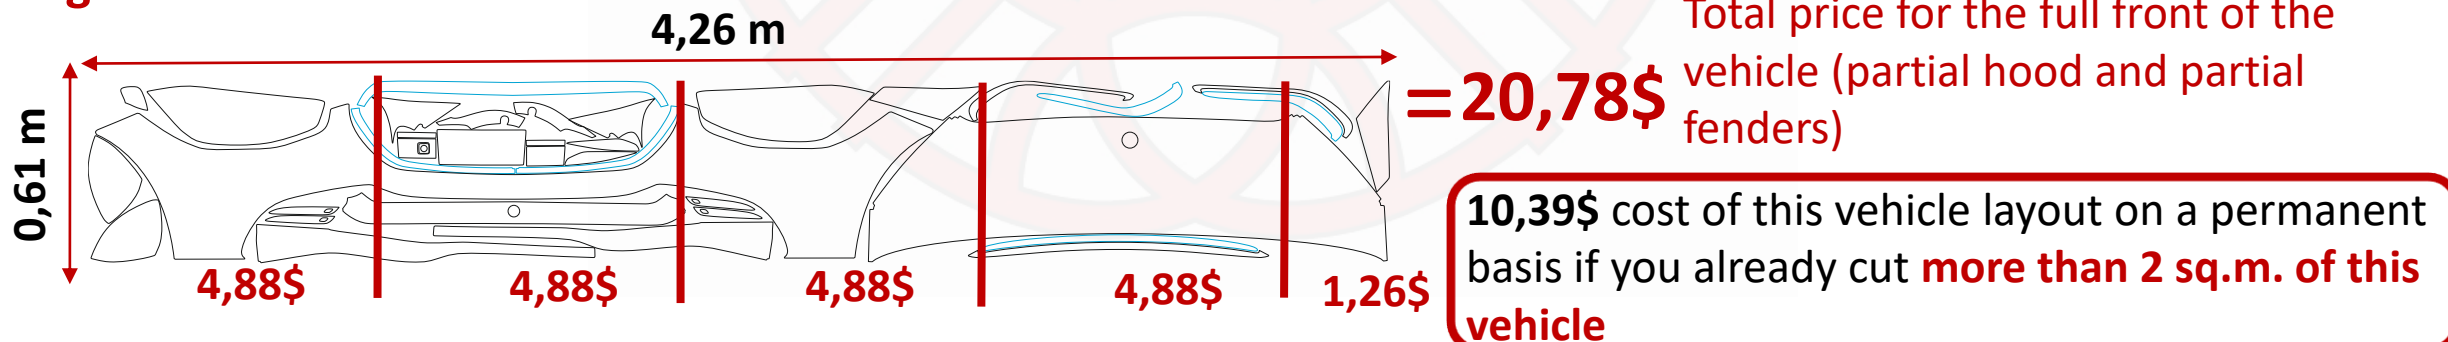

AUTOPATTERNS cutting prices

8$ per square meter for car body

5$ per square meter for car body **if you cut more than 5 square meters at a time!**

4$ per square meter for re-cut the same car body **if you previously cut more than 2 sq.m. of it**

E.g. 1 When you cut more than 5 square meters at a time!

E.g. 2