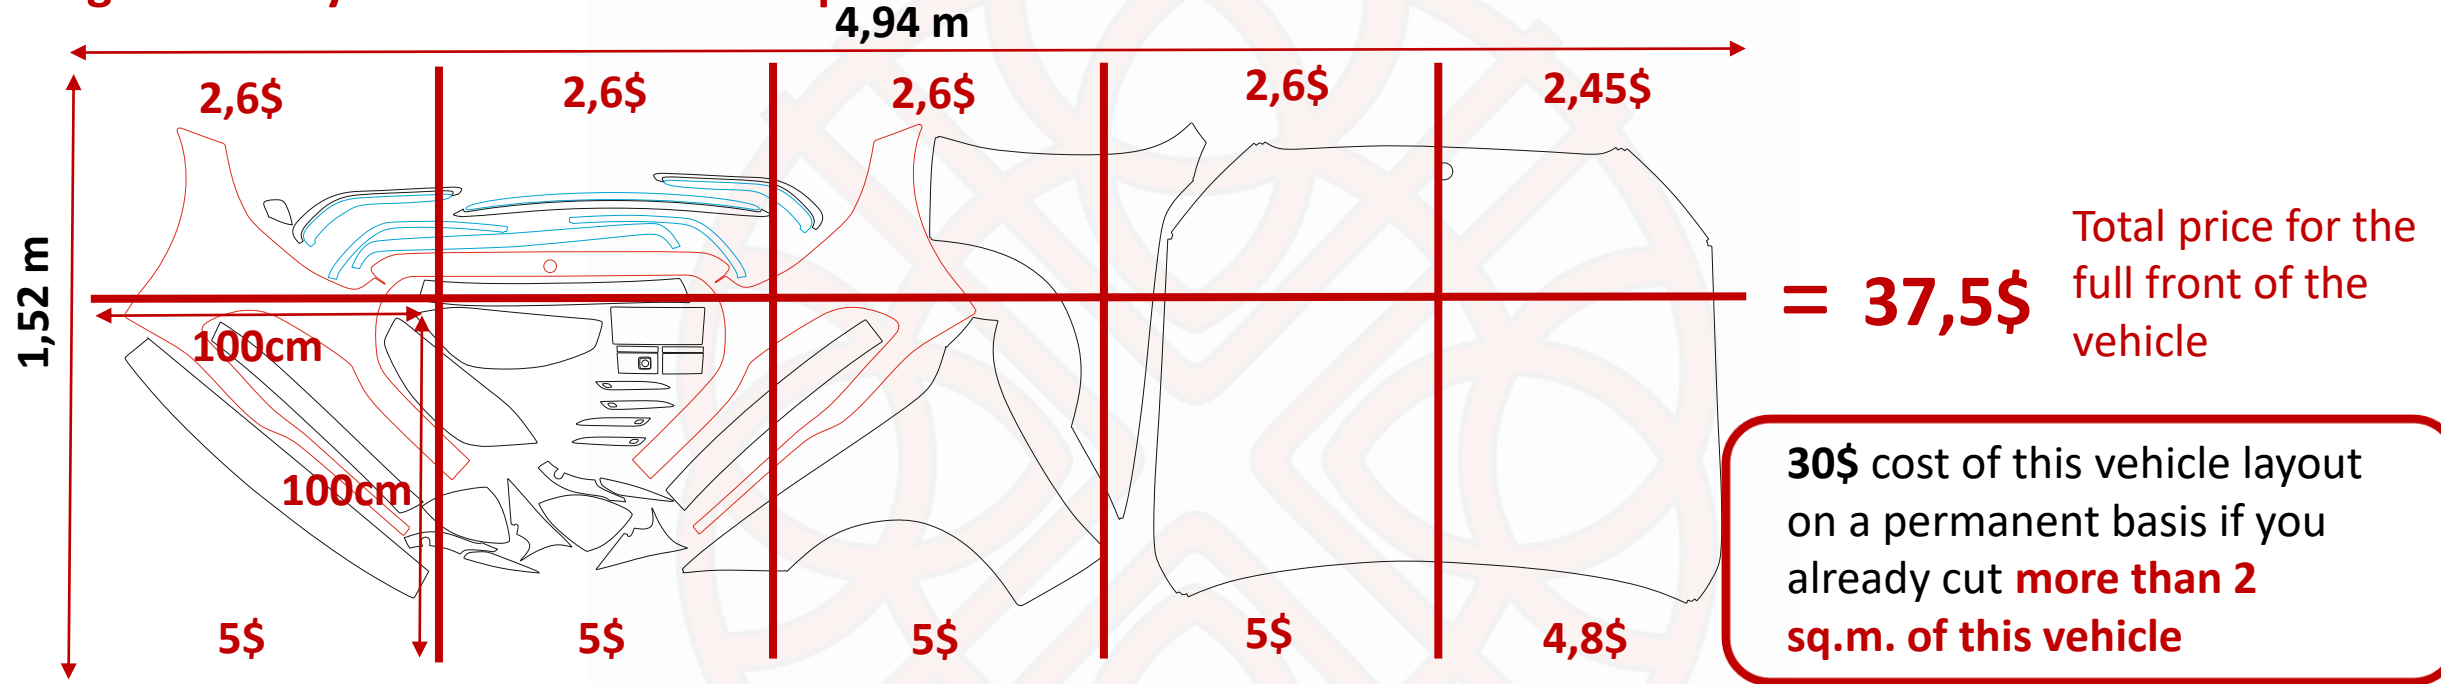

All funds deposited in the program and received by bonus system can be used only inside the program!

AUTOPATTERNS cutting prices

8\$ per square meter for car body

5\$ per square meter for car body **if you cut more than 5 square meters at a time!**

4\$ per square meter for re-cut the same car body **if you previously cut more than 2 sq.m. of it**

E.g. 1 When you cut more than 5 square meters at a time!

E.g. 2

15\$ per square meter for car interior

12\$ per square meter for car interior **if you cut more than 1 square meters at a time!**

8\$ per square meter for re-cut the same car interior **if you previously cut more than 0,5 sq.m. of it**

E.g. 3 Interior cutout

= **10,65\$** Total price for the car full interior

5,68\$ will cost this interior layout on a permanent basis **if you previously cut more than 0,5 sq.m. of it**

E.g. 4 Interior cutout - when you cut more than 1 square meters at a time!

= **17,4\$** Total price for the car full interior

11,6\$ will cost this interior layout on a permanent basis **if you previously cut more than 0,5 sq.m. of it**